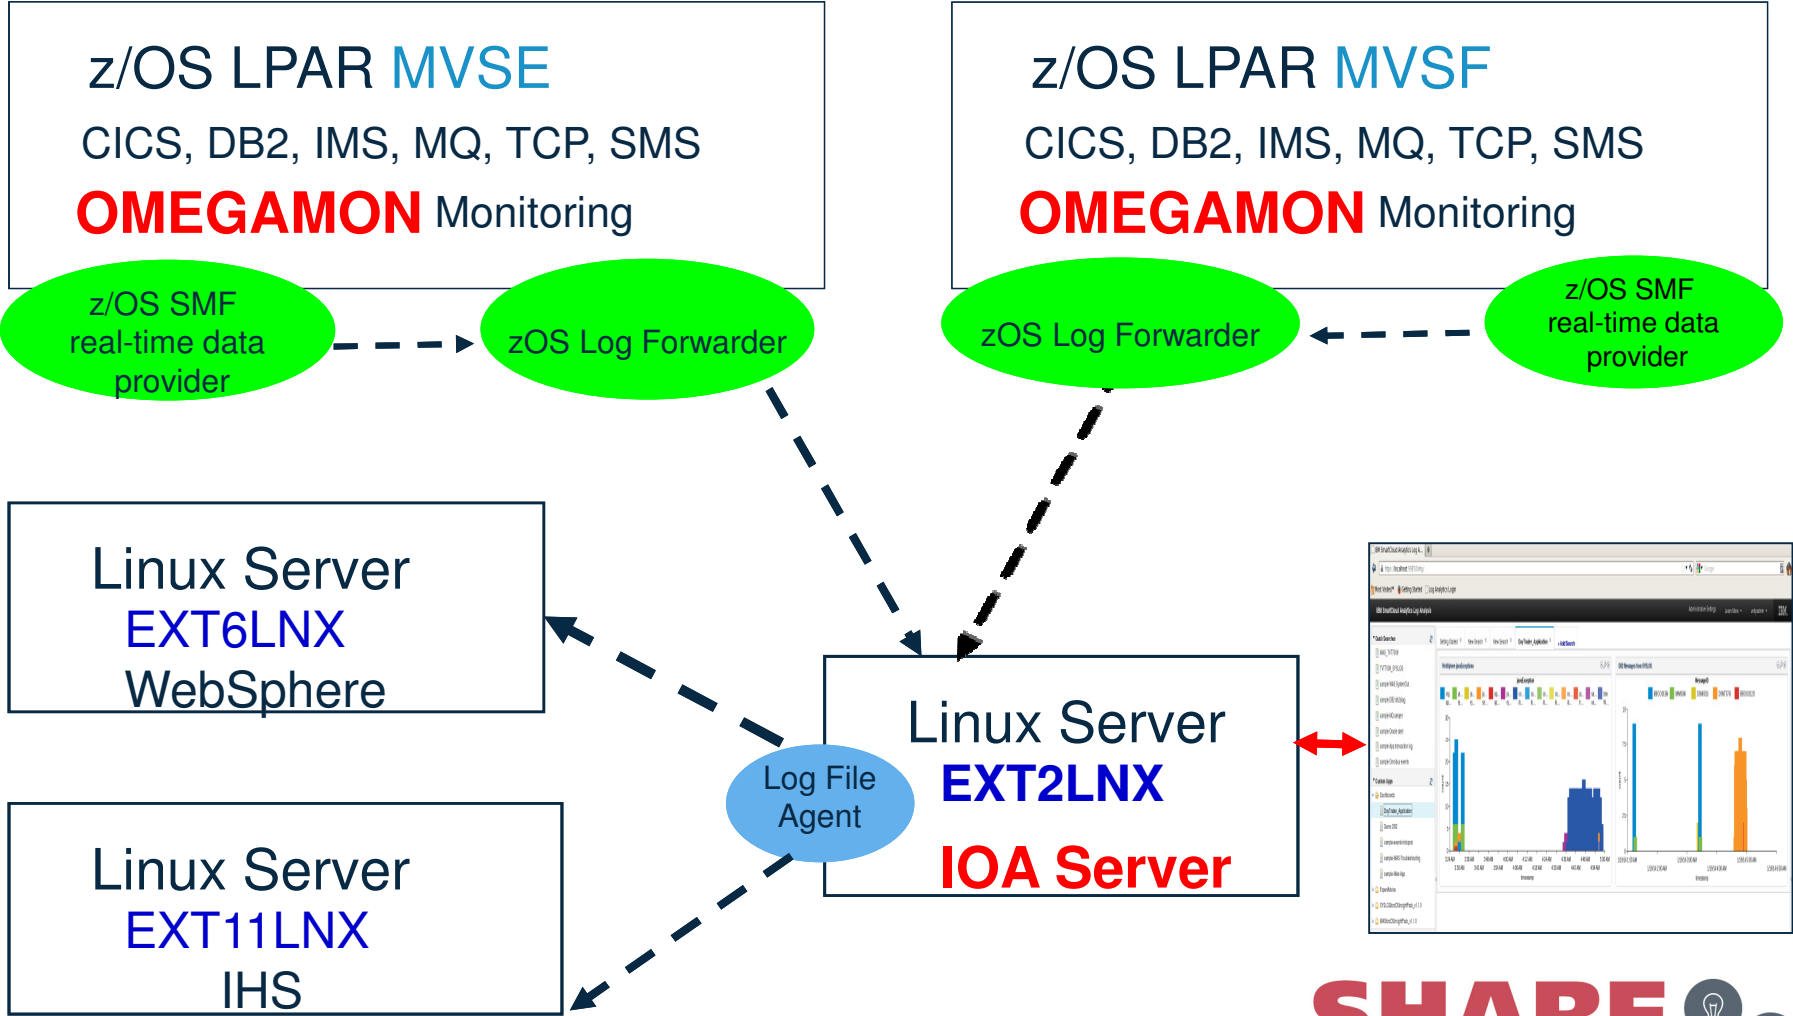

OMEGAMON & IOA– Lab Environment

Complete your session evaluations online at www.SHARE.org/Orlando-Eval