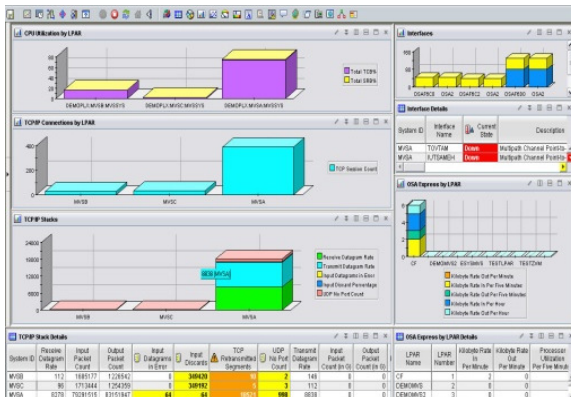

IBM OMEGAMON Hands-on Lab

Enterprise Summary

All Active Sysplexes

Sysplex Name	Average VCPU Percent	Highest LPAR Name	Highest LPAR CPU%	Percent LPAR VMSU Capacity	LPAR Name	Group
ESYSPLEX	14	ESYSMVS	26	26.5	N/A	

All Active CICSplexes

CICSplex VName	Number of VRegions	Transaction VRate	ΔCPU Utilization	Any SOS Regions	SOS Region
CICSACB9	1	0/n	0.0%	No	n/a
CICSAPM1	6	0/n	0.0%	No	n/a
CICSPLX1	9	0/n	0.0%	No	n/a
CICMKS38	1	0/n	0.0%	No	n/a
OMEGPLEX	1	0/n	0.0%	No	n/a

All Active DB2 Subsystems

ADB2 ID	AMVS VSystem ID	Lock Conflict	Lock Escalation	Lock Escalation	Lock Escalation	DDF Rate
DSNT	MVSE	0	0	0	0.00	
DSNC	MVSE	0	0	0	0.00	
DSNB	MVSE	0	105	0	-0.43	
DSNA	MVSE	0	0	0	0.00	
DB15	MVSE	0	50	0	-2.21	
DB11	MVSE	0	0	0	0.00	
DB10	MVSE	0	0	0	0.00	

Enhanced 3270

- OMEGAMON Enhanced 3270 User Interface
- OMEGAMON z/OS
- OMEGAMON CICS
- OMEGAMON DB2
- OMEGAMON IMS
- OMEGAMON MQ
- OMEGAMON Storage
- OMEGAMON Mainframe Networks

- Tivoli Enterprise Portal Introduction
- Tivoli Enterprise Portal Customization

Multiple Hands-on Labs – Usage Scenarios 20-30 minutes each, Self-paced

Tivoli Enterprise Portal
Complete your session evaluations online at www.SHARE.org/Orlando-Eval