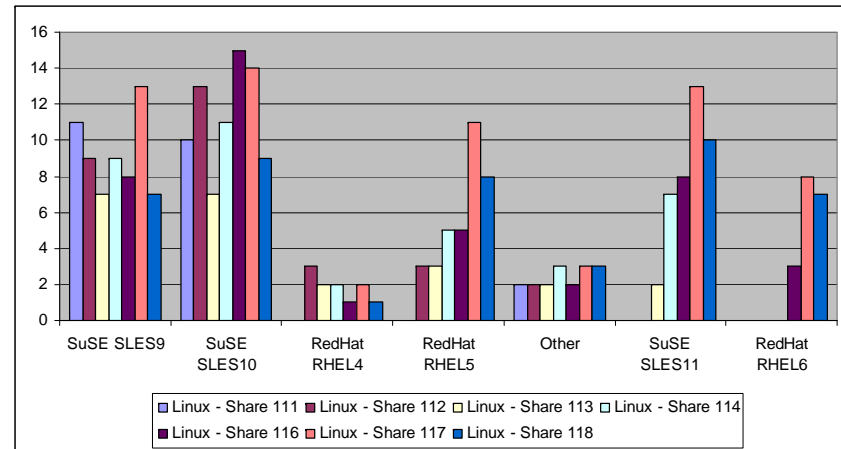

SHARE 118 Survey

Hardware

z/VM

Linux

SHARE 118 Only

Hardware

z/VM

Linux