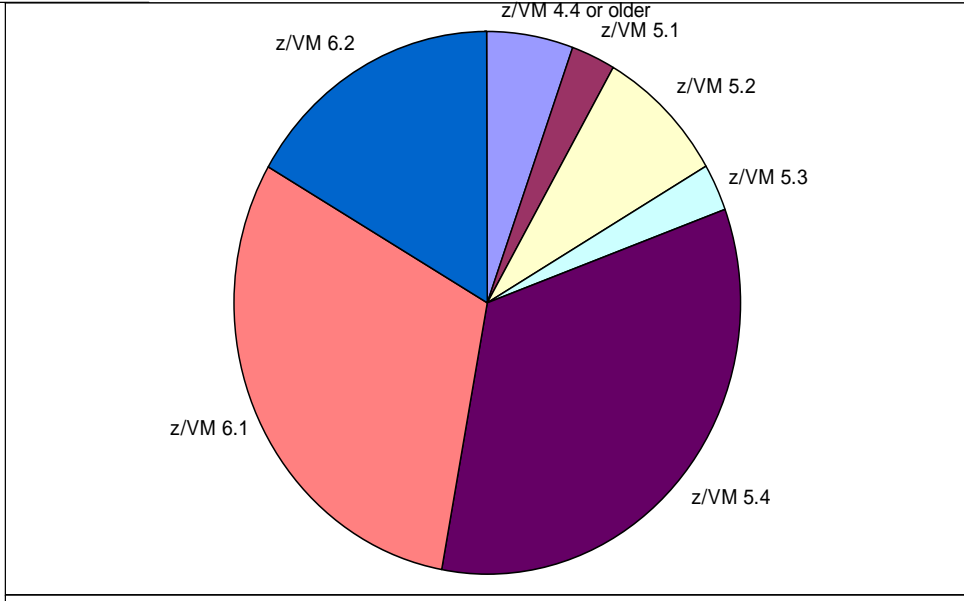

SHARE 118 Survey

Hardware

z/VM

Linux

SHARE 118 Only

Hardware

z/VM

Linux