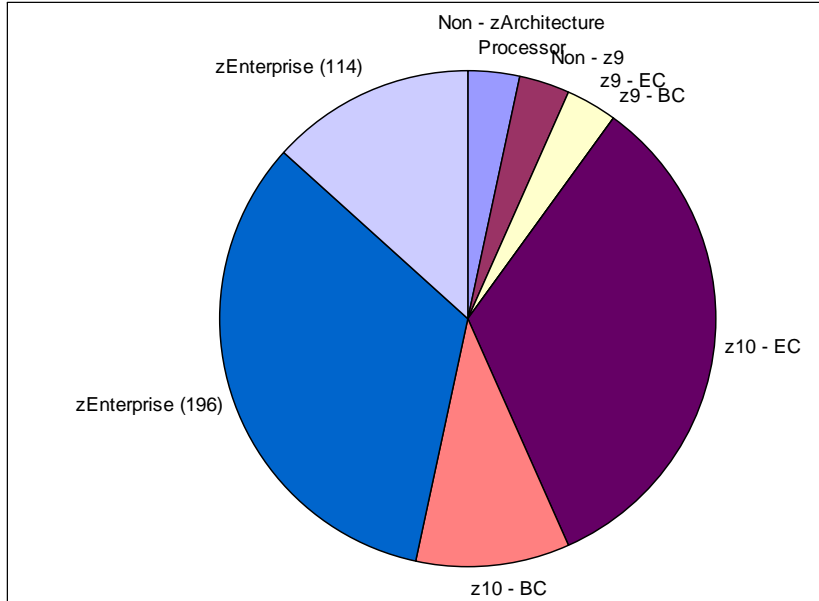

SHARE 118 Survey

Hardware

z/VM

Linux

SHARE 118 Only

Hardware

z/VM

Linux