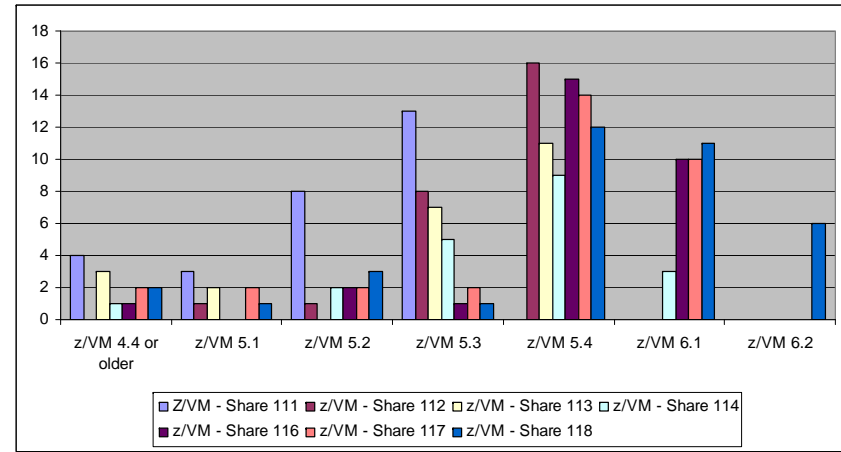

SHARE 118 Survey

Hardware

z/VM

Linux

SHARE 118 Only

Hardware

z/VM

Linux