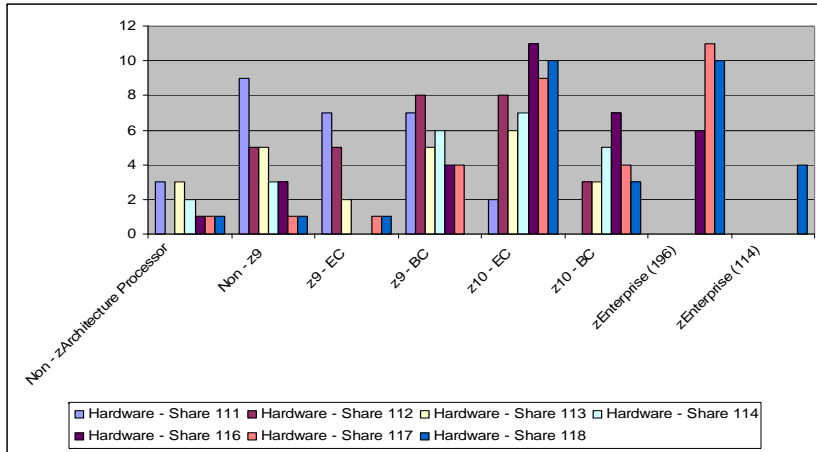

SHARE 118 Survey

Hardware

z/VM

Linux

SHARE 118 Only

Hardware

z/VM

Linux